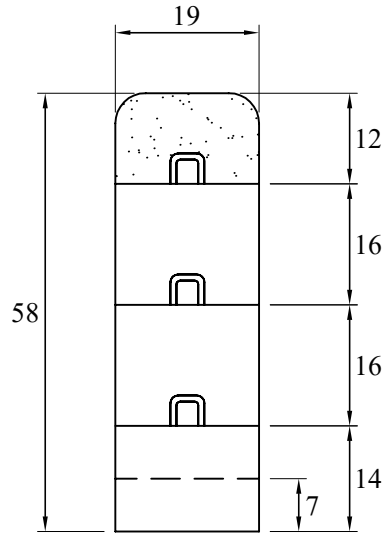

PRYM INTIMATES GROUP LIMITED

INTIMATES
GROUP

Product reference : HP001/EP001/19mm

Scale 1:1

All Dimensions in millimeters

±1mm tolerance for all dimensions

Material

Outer material		Fitting type	
Inner material		Other	

PREPARED - PJ

APPROVED -

DATE

30-08-2020

The above specifications are for made up hook and eye tape for the use as bra closures. Post processes on these products are not recommended and Prym Intimates Group Ltd will not be liable for any consequences of such processes.