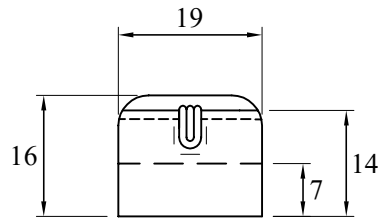

PRYM INTIMATES GROUP LIMITED

INTIMATES
GROUP

Product reference : HP001/EP001/19mm

Scale 1:1

All Dimensions in millimeters

±1mm tolerance for all dimensions

Material

Outer material		Fitting type	
Inner material		Other	

PREPARED - PJ

APPROVED -

DATE

30-08-2020

The above specifications are for made up hook and eye tape for the use as bra closures. Post processes on these products are not recommended and Prym Intimates Group Ltd will not be liable for any consequences of such processes.